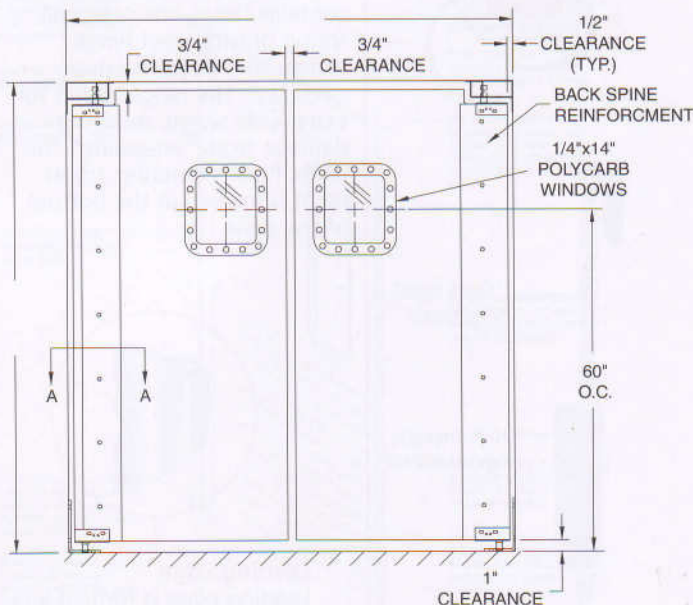

Chase ABS 5000 Series

Lightweight, Chase ABS 5000 Service Doors open manually with minimal resistance and gently close by gravity. They provide exceptional value for a variety of applications including retail, supermarkets, restaurants and any other light to medium duty applications where durability, aesthetic appeal and low costs are considerations. Café style door with gate hinge also available.

Hinge – Proven hinge system mounts to the jamb with offset cam system and hardened rollers, for years of service with minimal maintenance.

Window & Frames – Standard vision panels are 14" x 16" scratch resistant polycarbonate set in vacuum formed frames for a clean, low profile look and centered 60" from the floor.

Door Panel – Lightweight, durable doors are constructed of 1/4" textured ABS plastic and resist dents, gouges and abrasions during normal use.

Back Edge Spine – The entire length of the panel is reinforced at the back with 3 layers of 6" wide x 3/4" thick ABS material, allowing for superior impact resistance and virtually eliminating broken spines.

Impact Plates – Optional impact plates are attached with locking fasteners for easy replacement.

Back Spine – Heavy-duty "U" shaped fiberglass pultrusion further stiffens the spine for added strength and stability.

E Hinge – Classic "E" hinge has a removable cover for easy maintenance.

C Hinge – By removing the cover and screws, the "C" hinge can be easily adjusted without removing parts.

Bottom Hinge – Heavy-duty bottom hinge pin stabilizes the panel in the frame.

Colors Available for ABS 5000

Color shown may differ from actual color
Consult factory for exact color match.