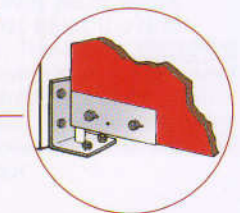

Door Panel – Lightweight, durable doors are constructed of 1/4" textured ABS plastic and resist dents, gouges and abrasions during normal use.

Back Edge Spine – The entire length of the panel is reinforced at the back with 3 layers of 6" wide x 3/4" thick ABS material, allowing for superior impact resistance and virtually eliminating broken spines.

Impact Plates – Optional impact plates are attached with locking fasteners for easy replacement.

ABS 5000 shown with optional impact plates and lower hinge guards

Back Spine – Heavy-duty "U" shaped fiberglass pultrusion further stiffens the spine for added strength and stability.

E Hinge – Classic "E" hinge has a removable cover for easy maintenance.

C Hinge – By removing the cover and screws, the "C" hinge can be easily adjusted without removing parts.

Bottom Hinge – Heavy-duty bottom hinge pin stabilizes the panel in the frame.