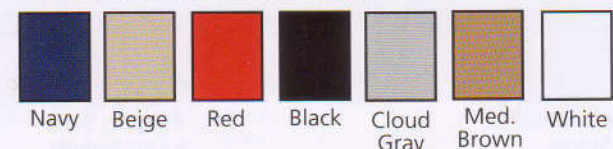

E Hinge – Classic "E" hinge has a removable cover for easy maintenance.

C Hinge – By removing the cover and screws, the "C" hinge can be easily adjusted without removing parts.

Bottom Hinge – Heavy-duty bottom hinge pin stabilizes the panel in the frame.

Colors Available for ABS 5000

Color shown may differ from actual color
Consult factory for exact color match.

Applications	Environment	Options
<ul style="list-style-type: none"> Institutional Restaurant Retail Supermarket 	<ul style="list-style-type: none"> USDA Accepted Personnel Interior 	<ul style="list-style-type: none"> Lower Hinge Guards Impact/ Kick Plates Teardrop Bumpers Cart Guards Various window sizes