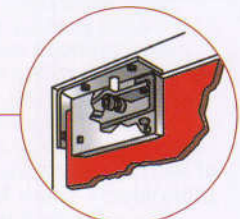

Hinge – Proven hinge system mounts to the jamb with offset cam system and hardened rollers, for years of service with minimal maintenance.

Window & Frames – Standard vision panels are 14" x 16" scratch resistant polycarbonate set in vacuum formed frames for a clean, low profile look and centered 60" from the floor.

Door Panel – Lightweight, durable doors are constructed of 1/4" textured ABS plastic and resist dents, gouges and abrasions during normal use.

Back Edge Spine – The entire length of the panel is reinforced at the back with 3 layers of 6" wide x 3/4" thick ABS material, allowing for superior impact resistance and virtually eliminating broken spines.

Impact Plates – Optional impact plates are attached with locking fasteners for easy replacement.

ABS 5000 shown with optional impact plates and lower hinge guards

Back Spine – Heavy-duty "U" shaped fiberglass pultrusion further stiffens the spine for added strength and stability.

E Hinge – Classic "E" hinge has a removable cover for easy maintenance.

C Hinge – By removing the cover and screws, the "C" hinge can be easily adjusted without removing parts.

Bottom Hinge – Heavy-duty bottom hinge pin stabilizes the panel in the frame.