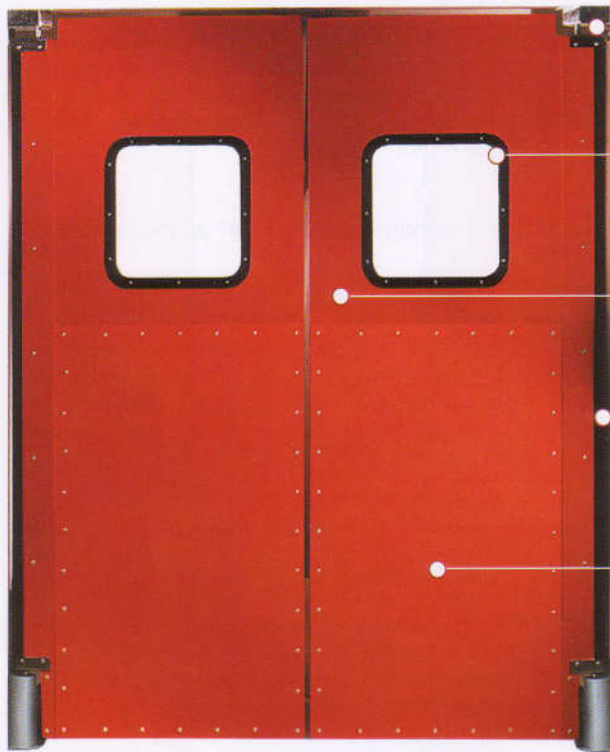

Chase ABS 5000 Series

Lightweight, Chase ABS 5000 Service Doors open manually with minimal resistance and gently close by gravity. They provide exceptional value for a variety of applications including retail, supermarkets, restaurants and any other light to medium duty applications where durability, aesthetic appeal and low costs are considerations. Café style door with gate hinge also available.

Hinge – Proven hinge system mounts to the jamb with offset cam system and hardened rollers, for years of service with minimal maintenance.

Window & Frames – Standard vision panels are 14" x 16" scratch resistant polycarbonate set in vacuum formed frames for a clean, low profile look and centered 60" from the floor.

Door Panel – Lightweight, durable doors are constructed of 1/4" textured ABS plastic and resist dents, gouges and abrasions during normal use.

Back Edge Spine – The entire length of the panel is reinforced at the back with 3 layers of 6" wide x 3/4" thick ABS material, allowing for superior impact resistance and virtually eliminating broken spines.

Impact Plates – Optional impact plates are attached with locking fasteners for easy replacement.

ABS 5000 shown with optional impact plates and lower hinge guards

Back Spine – Heavy-duty "U" shaped fiberglass pultrusion further stiffens the spine for added strength and stability.